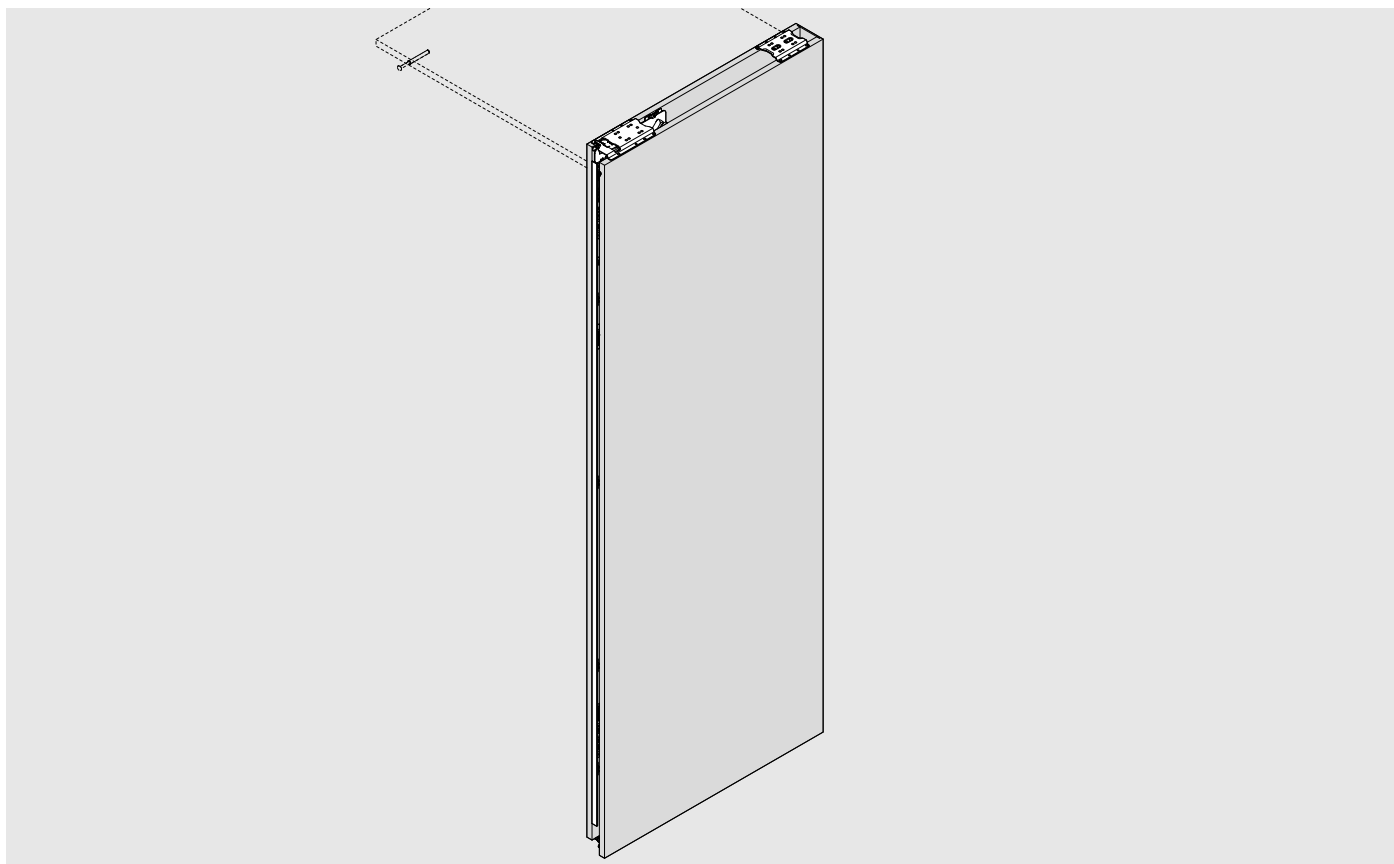

26

27

Look for our
FSC™-certified
products

MD-071/2ML -05.22 © Copyright by Blum

Julius Blum GmbH
Furniture Fittings Mfg.
6973 Höchst, Austria
Tel.: +43 5578 705-0
Fax: +43 5578 705-44
E-mail: info@blum.com
www.blum.com