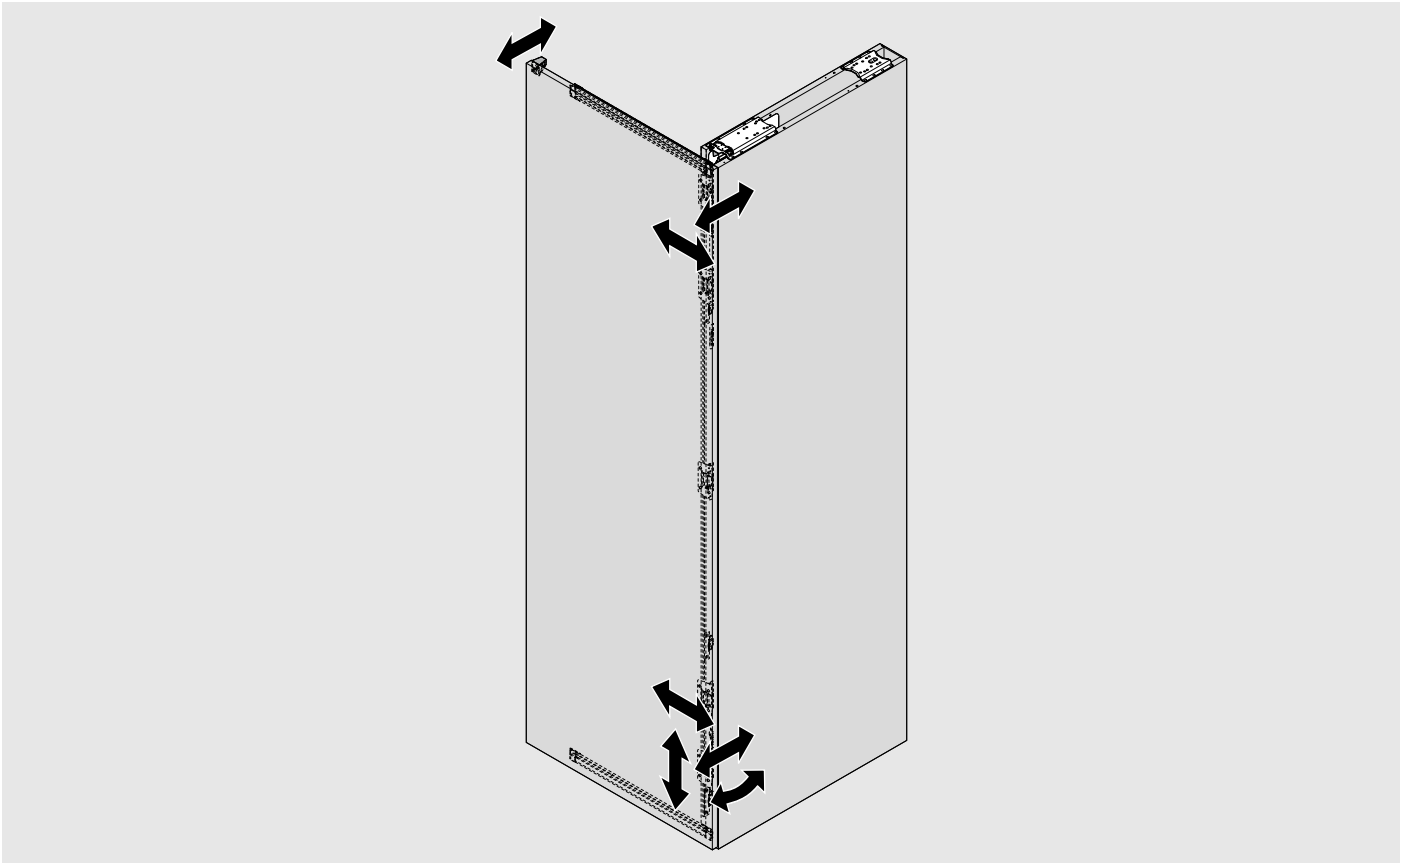

26

27

Look for our
FSC™-certified
products

MD-071/2ML -05.22 © Copyright by Blum

Julius Blum GmbH
Furniture Fittings Mfg.
6973 Höchst, Austria
Tel.: +43 5578 705-0
Fax: +43 5578 705-44
E-mail: info@blum.com
www.blum.com